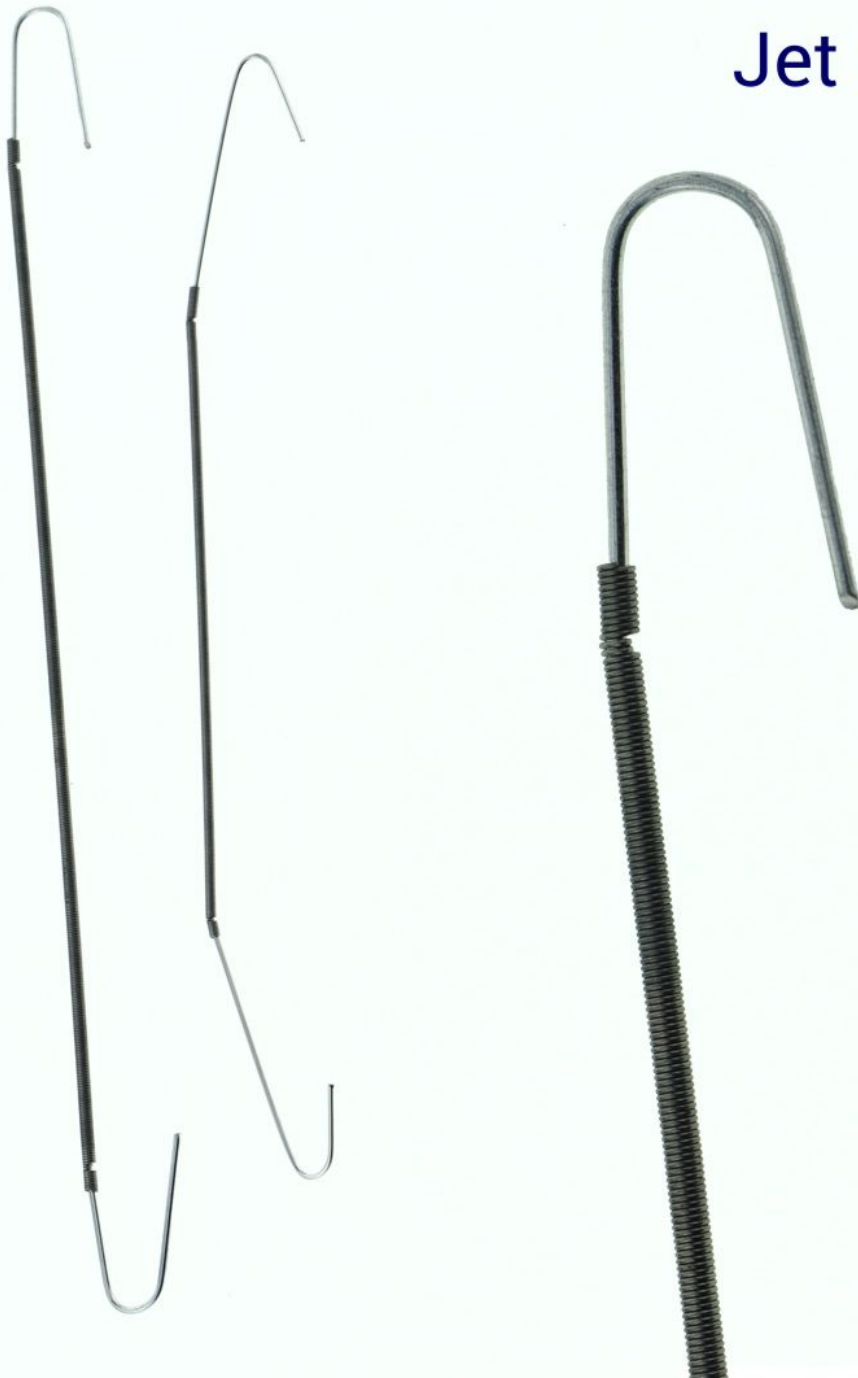

### Short Description

---

- Light duty POS accessories available to order individually (for smaller projects)
- Adhesive ceiling buttons and double-ended hooks are popular for lightweight aisle signs
- Suspended ceiling clips and small ceiling magnets are useful POS hanging accessories
- Double-ended hooks are now copper colour due to supply constraints

### Product Images

---

**HZY.SUSP**

**HZY.MAG**

**HZY.ADB**

**HZY.C**

**HZY.JET**  
**HZY.JET/S**

**DH.4**  
**DH.6**  
**DH.8**  
**DH.12**

## Jet Set Wires

# Magnetic ceiling loop