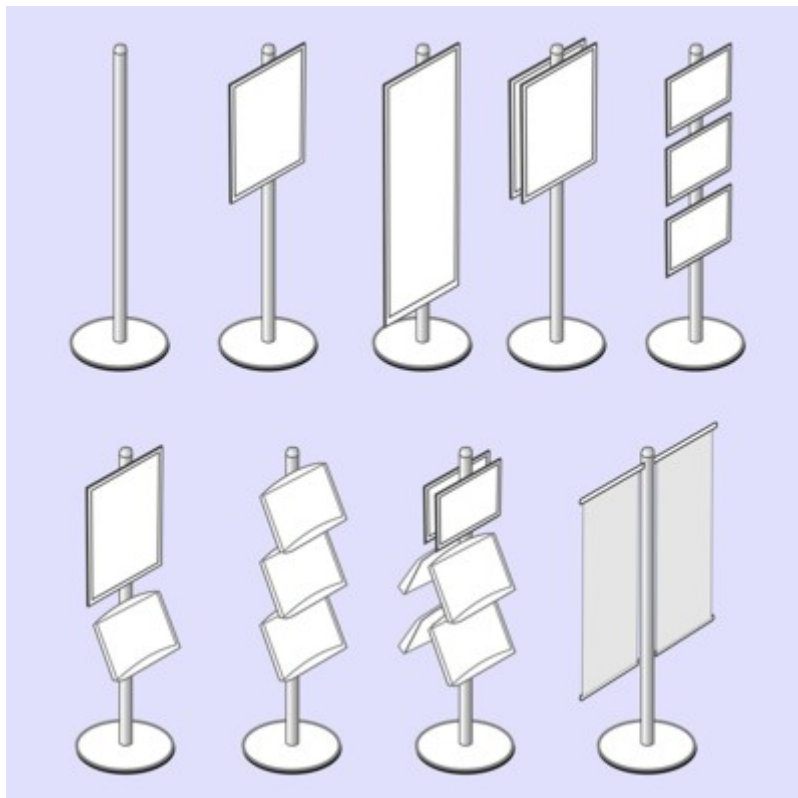

Literature shelf for InfoColumn

Short Description

- Steel brochure holder for infocolumn modular sign systems
- 2* A4 side by side catalogue holder to attach to infocolumn

Product Images

Description

Literature shelf for InfoColumn display unit

This silver painted steel literature shelf attaches easily to the InfoColumn pole.

- Each shelf will display two facings of A4 brochures.
- The literature racks are set at the appropriate angle for easy viewing and optimum display.
- By combining literature shelves on a single pole (front and back) it is possible to display up to 16 different A4 brochures or leaflets. Click on image to view.
- Alternatively, by combining a steel literature shelf with a poster holder it is possible to design your own floor-standing promotion stand featuring both graphics and brochures.