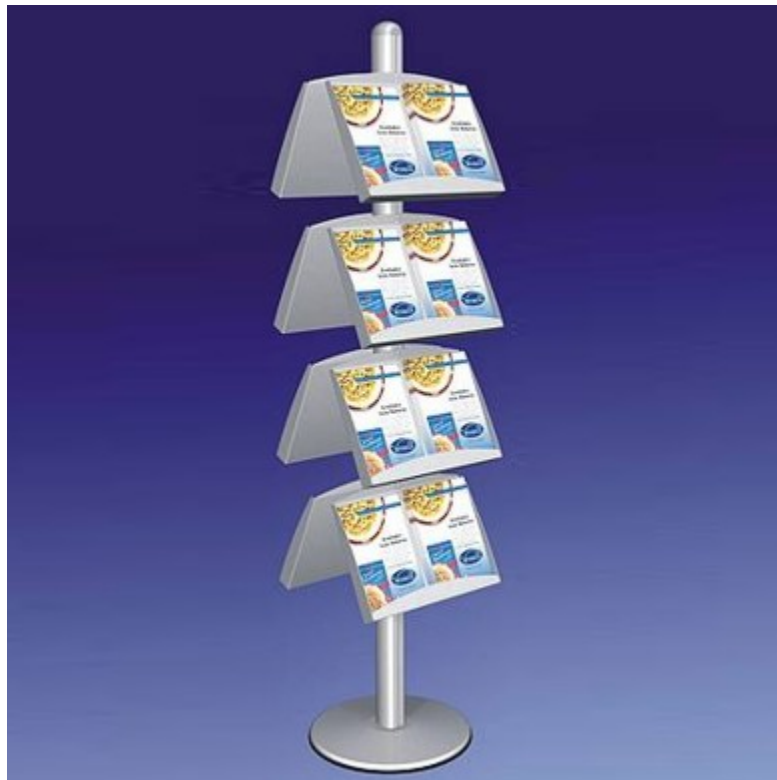

Literature shelf for InfoColumn

Short Description

- Steel brochure holder for infocolumn modular sign systems
- 2* A4 side by side catalogue holder to attach to infocolumn

Product Images

Description

Literature shelf for InfoColumn display unit

This silver painted steel literature shelf attaches easily to the InfoColumn pole.

- Each shelf will display two facings of A4 brochures.
- The literature racks are set at the appropriate angle for easy viewing and optimum display.
- By combining literature shelves on a single pole (front and back) it is possible to display up to 16 different A4 brochures or leaflets. Click on image to view.
- Alternatively, by combining a steel literature shelf with a poster holder it is possible to design your own floor-standing promotion stand featuring both graphics and brochures.