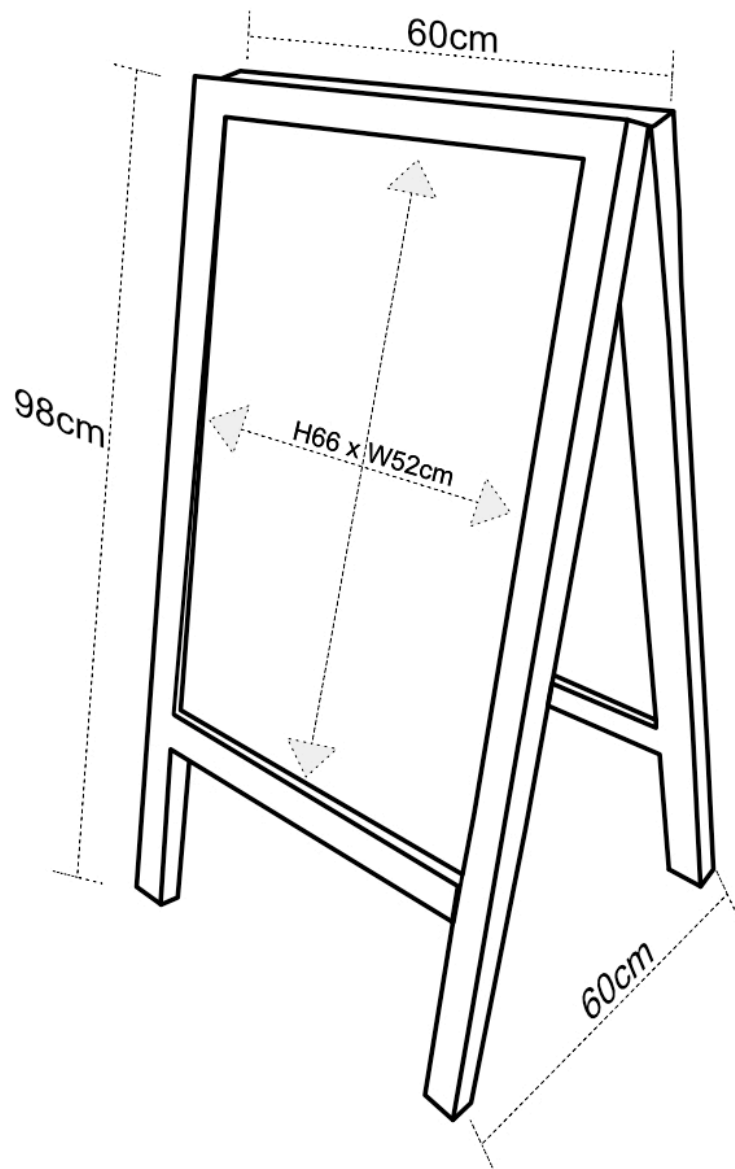

Heavy duty outdoor wood A-boards

Short Description

- Sturdy outdoor grade wood pavement blackboard 39 inches (1m) high
- Midsize with chunky wooden frame and heavy enough not to blow over
- Chalkboard surface is erasable for use with outdoor waterproof chalk pens
- Heavy-duty A-board great for outdoor advertising

Product Images

Description

Wooden A-board pavement sign built to withstand UK weather

These heavy-duty wooden chalkboard A-boards are sturdy pavement signs for those seeking a blackboard A-frame which can stand outside in all weathers and continue to look good. High-quality weatherproof blackboard sandwich board suitable for prolonged outdoor use outside a pub, restaurant or cafe under UK weather conditions. The blackboard surface is a substantial 18mm thick and the beechwood frame is solid.

This robust chalk A-board weighs in at 16kg - it won't blow away on a windy street corner or pub forecourt.

Robust heavy-duty construction with good quality laminated blackboard writing surface on each side, heavy marine ply backboard. Looks smart and attractive.

Size: 100cm tall by 60cm wide giving a good size writing surface.

Additional Information

Outdoor weatherproof chalk A-boards are best used with outdoor Posterman chalk pens.

Cleaning off Posterman writing is easy with the right cleaning product! The picture below shows the products we have tested which are successful.