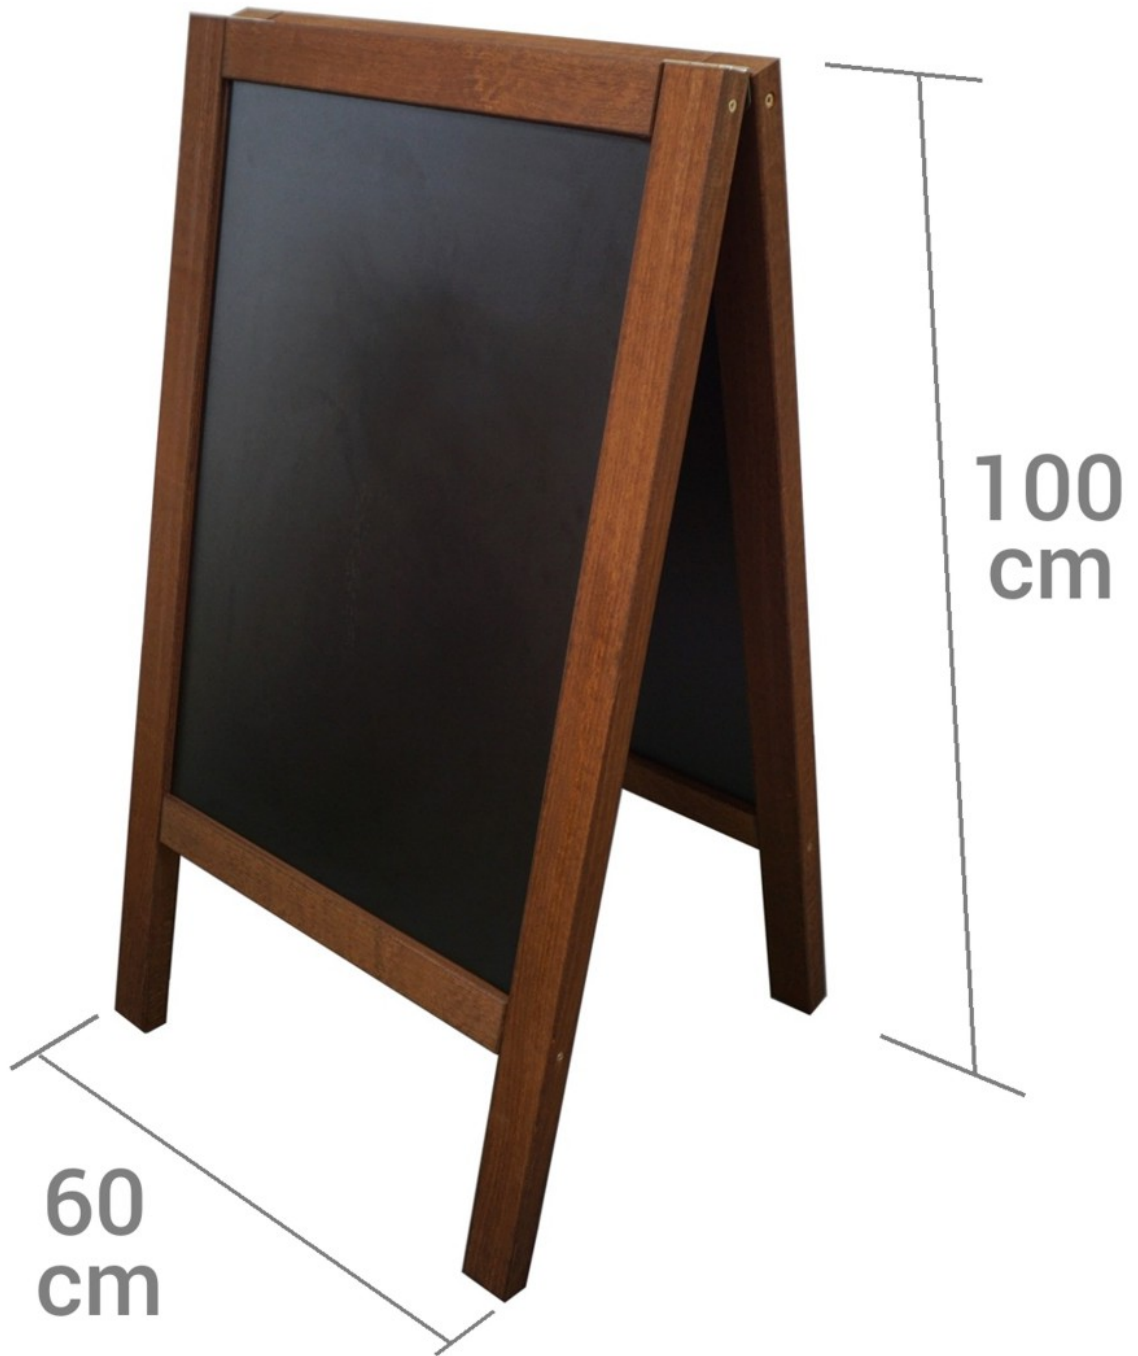

Heavy duty outdoor wood A-boards

Short Description

- Sturdy outdoor grade wood pavement blackboard 39 inches (1m) high
- Midsize with chunky wooden frame and heavy enough not to blow over
- Chalkboard surface is erasable for use with outdoor waterproof chalk pens
- Heavy-duty A-board great for outdoor advertising

Product Images

Description

Wooden A-board pavement sign built to withstand UK weather

These heavy-duty wooden chalkboard A-boards are sturdy pavement signs for those seeking a blackboard A-frame which can stand outside in all weathers and continue to look good. High-quality weatherproof blackboard sandwich board suitable for prolonged outdoor use outside a pub, restaurant or cafe under UK weather conditions. The blackboard surface is a substantial 18mm thick and the beechwood frame is solid.

This robust chalk A-board weighs in at 16kg - it won't blow away on a windy street corner or pub forecourt.

Robust heavy-duty construction with good quality laminated blackboard writing surface on each side, heavy marine ply backboard. Looks smart and attractive.

Size: 100cm tall by 60cm wide giving a good size writing surface.

Additional Information

Outdoor weatherproof chalk A-boards are best used with outdoor Posterman chalk pens.

Cleaning off Posterman writing is easy with the right cleaning product! The picture below shows the products we have tested which are successful.