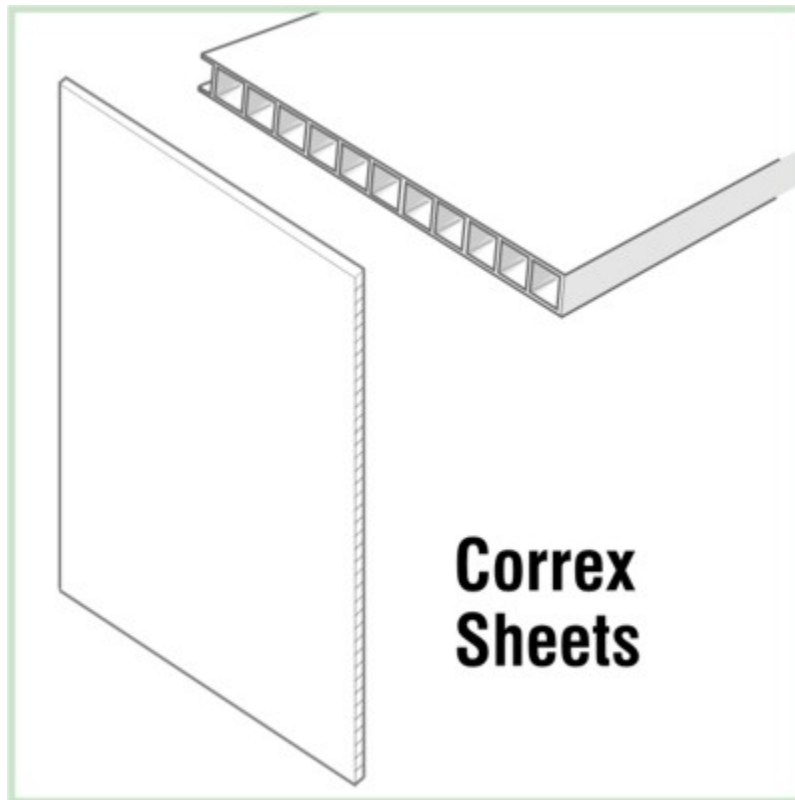

Correx backing sheets

Short Description

- Replacement backing sheets for Green Magic's garden centre slim frames
- POS laminated size showcard backing sheets
- Note the oversized A5, A4 and A3 sheets are to fit Green Magic Slim frame POS holders

Product Images

Description

Replacement backing sheets for slim frames

These fluted plastic twin fluted Correx sheets are intended for our slot-in poster frames and are only stocked in sizes A5, A3 and A3 at 3 mm thick and sold in packs of 10.

A4 correx sheets are occasionally purchased as envelope stiffeners, but we do not warrant them for this application. We do not supply larger or heavier gauge correx sheets.

Plastic Slim frames and Woodline frames are supplied with Correx backing sheets. You only need to purchase these as spares or replacements if required. The 3mm thick Correx or Corrieboard is a quite light duty as it is only recommended as a stiffener inside a top entry frame.

- 3mm backing boards made of a twin-wall polypropylene structured sheet - commonly known as Correx.
- Sold in packs of 10 sheets as a replacement insert for slot-in poster frames.

Correx is a brand name of twin flute polypropylene plastic sheets commonly used in packaging and appliance assembly, the brand supplied may vary depending upon availability .