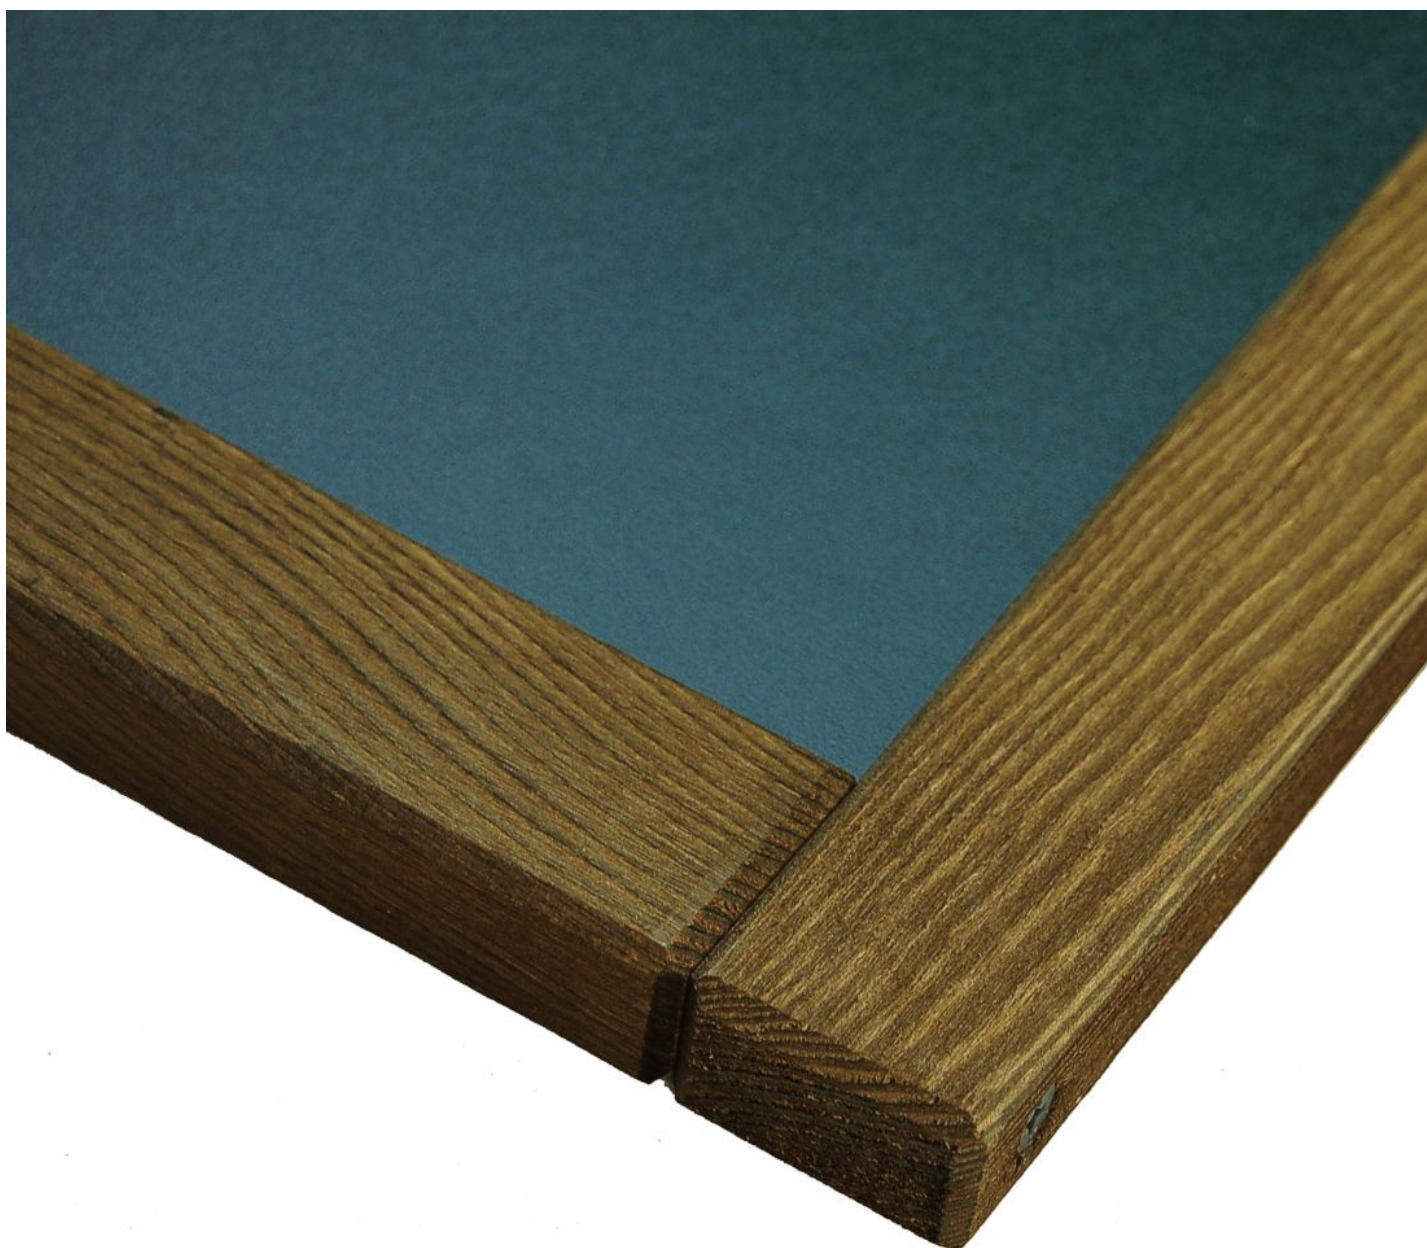

Wooden framed chalkboards 60 x 91cm

Short Description

- Rustic wood framed chalkboard available in two finishes: grey or brown
- 60 x 91cm portrait chalkboard - perfect as a restaurant specials board
- Natural wood product - colours may differ slightly from those shown

Product Images

WHAT'S On...

mon - Steak & Ale night
tue - Bingo
wed - Curry night
thur - live music
fri - Football
sat - live music
sun - Quiz night

Description

Rustic wood framed chalkboards 60 x 91cm

These rustic framed chalkboards are absolutely lovely - the natural wood gives a beautiful finish whether you choose the grey - which we think would look great as a wedding, event or party board - or the brown, which is perfect as a daily specials board. Both chalkboards are similar in size to an A1 poster and are light enough to hang from a standard picture hook. The rustic chalkboards also look great placed on an easel for a floor-standing display.

- 60 x 91cm size suitable for a restaurant specials board
- The rustic style natural wood frames are fashionable and attractive
- Ideal for use with our range of liquid chalk pens or stick chalk
- Two styles available - grey with an arched top or brown traditional frame