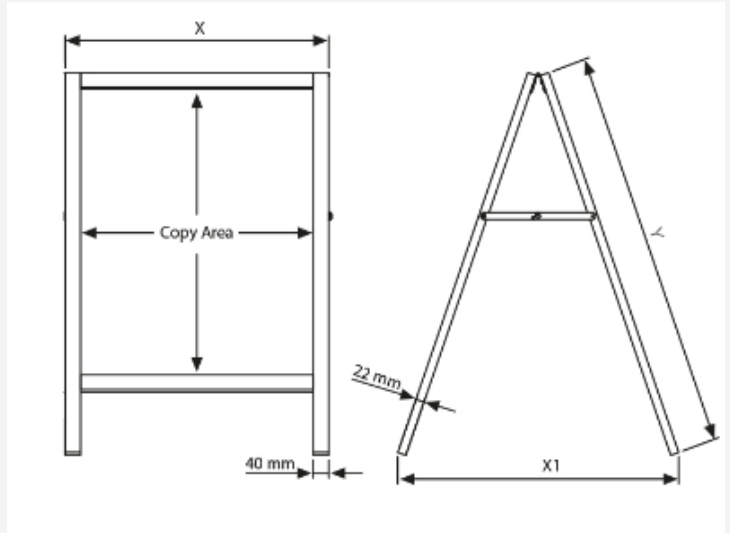

Additional Information

MATERIAL : Beech wood

PRODUCT CODE	OVERALL SIZE (x-y)	WRITABLE AREA	DESCRIPTION	X1
WAB.46.68 -DW	540 X 950 mm	460 X 680 mm	Dark Wood	510 mm

Product Dimensions

Include in Google Feed Yes