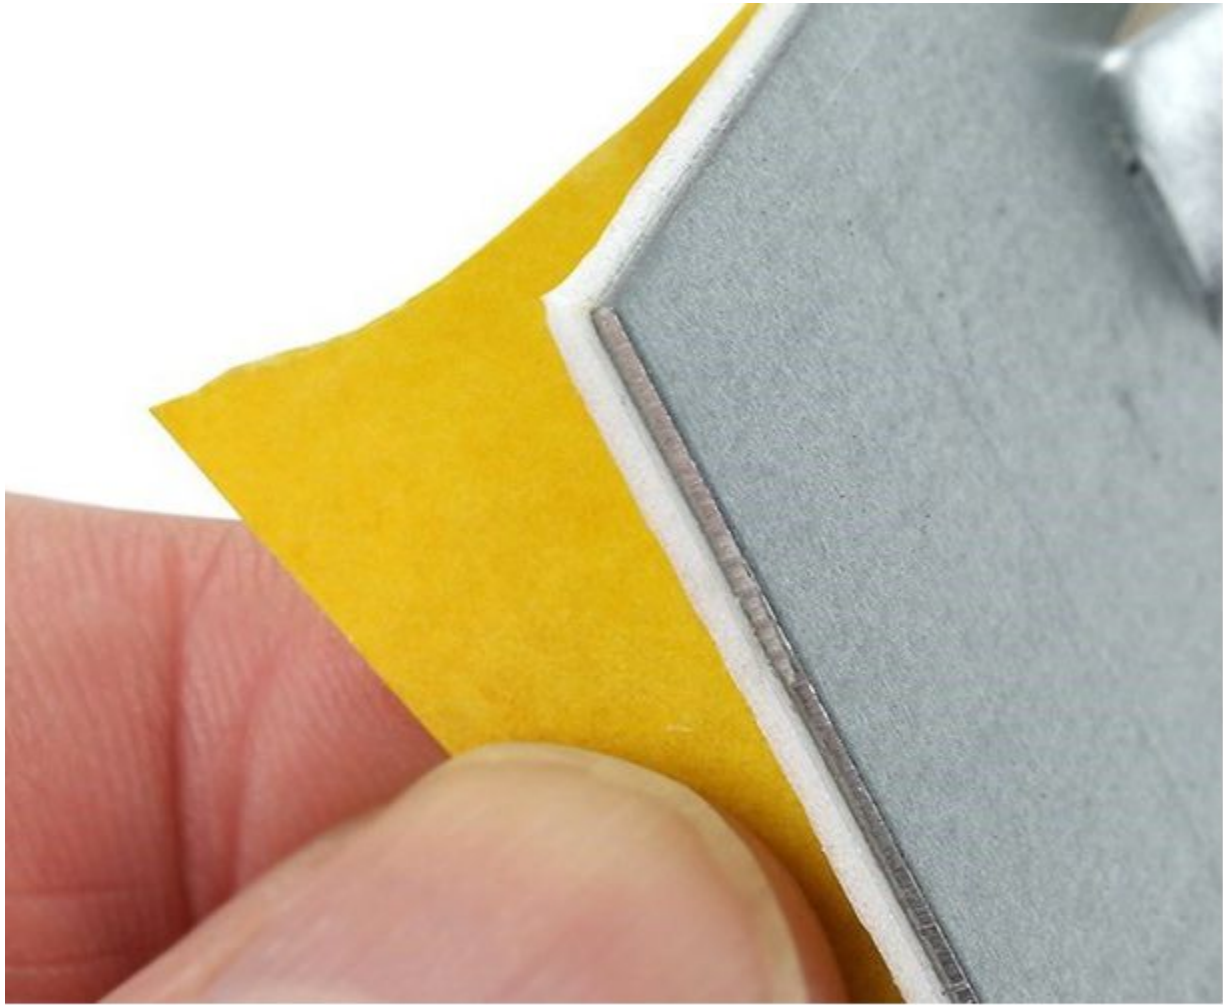

Small adhesive hanging plate 40x80mm

Short Description

- Hanging plate with adhesive backing to stick to back of frame or graphic panel
- Enables frame or graphic with adhesive receptive reverse to be hung on a picture hook
- Suitable for graphics for up to 1 kg - such as a typical A4 or A3 aluminium poster frame

Product Images

Easy peel backing sheet

Description

Small Adhesive Hanging Plate

Adhesive backed hanging plate with easy-release liner measures 40mm high by 80mm wide. The plate can be applied to almost any smooth and non flaky back panel to provide an easy way to hang a graphic from the wall.

The safe working load when in shear (on a vertical wall) is 1kg. Adhesive hanging plates are sold singly as an accessory for mounting our poster frames such as [black magnetic frames](#). Small hanging plates are suitable for

supporting A4 and A3 size. (There is a larger plate for bigger size frames).

Avoid drilling the wall

1. To hang a frame on a picture hook, nail or picture pin we offer Adhesive Mounting Plates
2. A solvent wipe is provided with each mounting plate to prepare the mounting area on the back of the frame. Allow solvent to evaporate completely before applying the plate.
3. Adhesive Mounting Plates used singly should be stuck to the top centre of the frame backing sheet, positioned hard up against the underside of the frame top member.
4. Apply the plate with firm pressure at room temperature to allow a good bond to develop.
5. The frame can now be hung on the picture hook or nail.