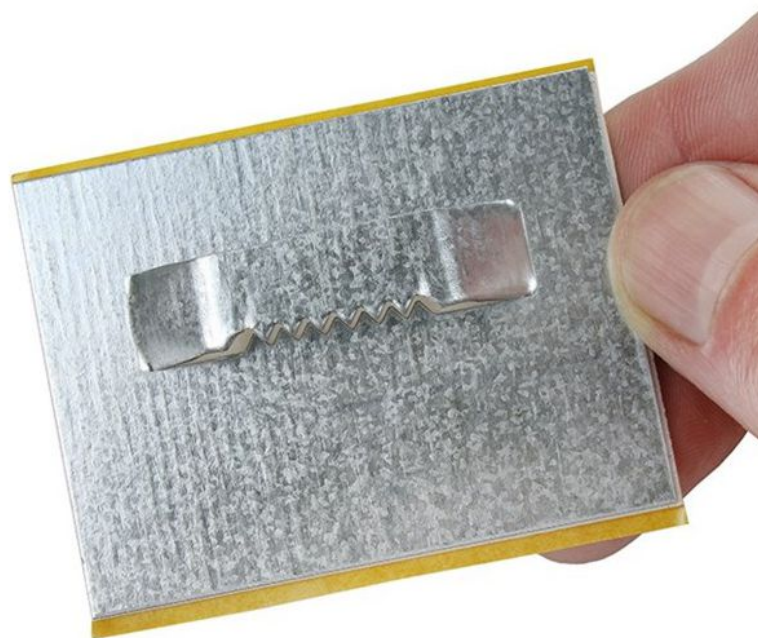

Small adhesive hanging plate 40x80mm

Short Description

- Hanging plate with adhesive backing to stick to back of frame or graphic panel
- Enables frame or graphic with adhesive receptive reverse to be hung on a picture hook
- Suitable for graphics for up to 1 kg - such as a typical A4 or A3 aluminium poster frame

Product Images

Easy peel backing sheet

Description

Small Adhesive Hanging Plate

Adhesive backed hanging plate with easy-release liner measures 40mm high by 80mm wide. The plate can be applied to almost any smooth and non flaky back panel to provide an easy way to hang a graphic from the wall.

The safe working load when in shear (on a vertical wall) is 1kg. Adhesive hanging plates are sold singly as an accessory for mounting our poster frames such as [black magnetic frames](#). Small hanging plates are suitable for

supporting A4 and A3 size. (There is a larger plate for bigger size frames).

Avoid drilling the wall

1. To hang a frame on a picture hook, nail or picture pin we offer Adhesive Mounting Plates
2. A solvent wipe is provided with each mounting plate to prepare the mounting area on the back of the frame. Allow solvent to evaporate completely before applying the plate.
3. Adhesive Mounting Plates used singly should be stuck to the top centre of the frame backing sheet, positioned hard up against the underside of the frame top member.
4. Apply the plate with firm pressure at room temperature to allow a good bond to develop.
5. The frame can now be hung on the picture hook or nail.