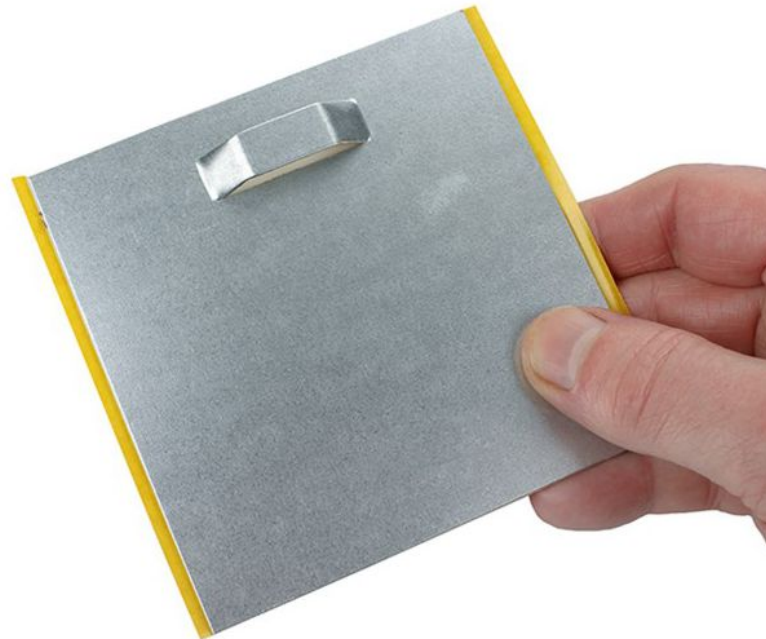

Large adhesive hanging plate 100x100mm

Short Description

- 10 cm square hanging plate with adhesive backing to stick to back of frame or graphic panel
- Enables a frame or graphic with adhesive receptive reverse to be hung on a picture hook
- Suitable graphics for up to 3.5 kg - such as a typical A2 or A1 aluminium poster frame

Product Images

Easy peel backing sheet

Description

Large Adhesive Hanging Plate

Adhesive backed hanging plate with easy-release liner measures 100mm high by 100mm wide. The plate can be applied to almost any smooth and non flaky back panel to provide an easy way to hang the graphic from the wall.

The safe working load when in shear (on a vertical wall) is 3.5kg. They are sold singly as an accessory for mounting our poster frames such as black magnetic frames. They are suitable for supporting A2 and A1 size. (There is a smaller plate for smaller size frames).

Fixing without drilling the wall

1. To hang a frame on a picture hook, nail or picture pin without the need for drilling the wall.
2. A solvent wipe is provided with each mounting plate to prepare the mounting area on the back of the