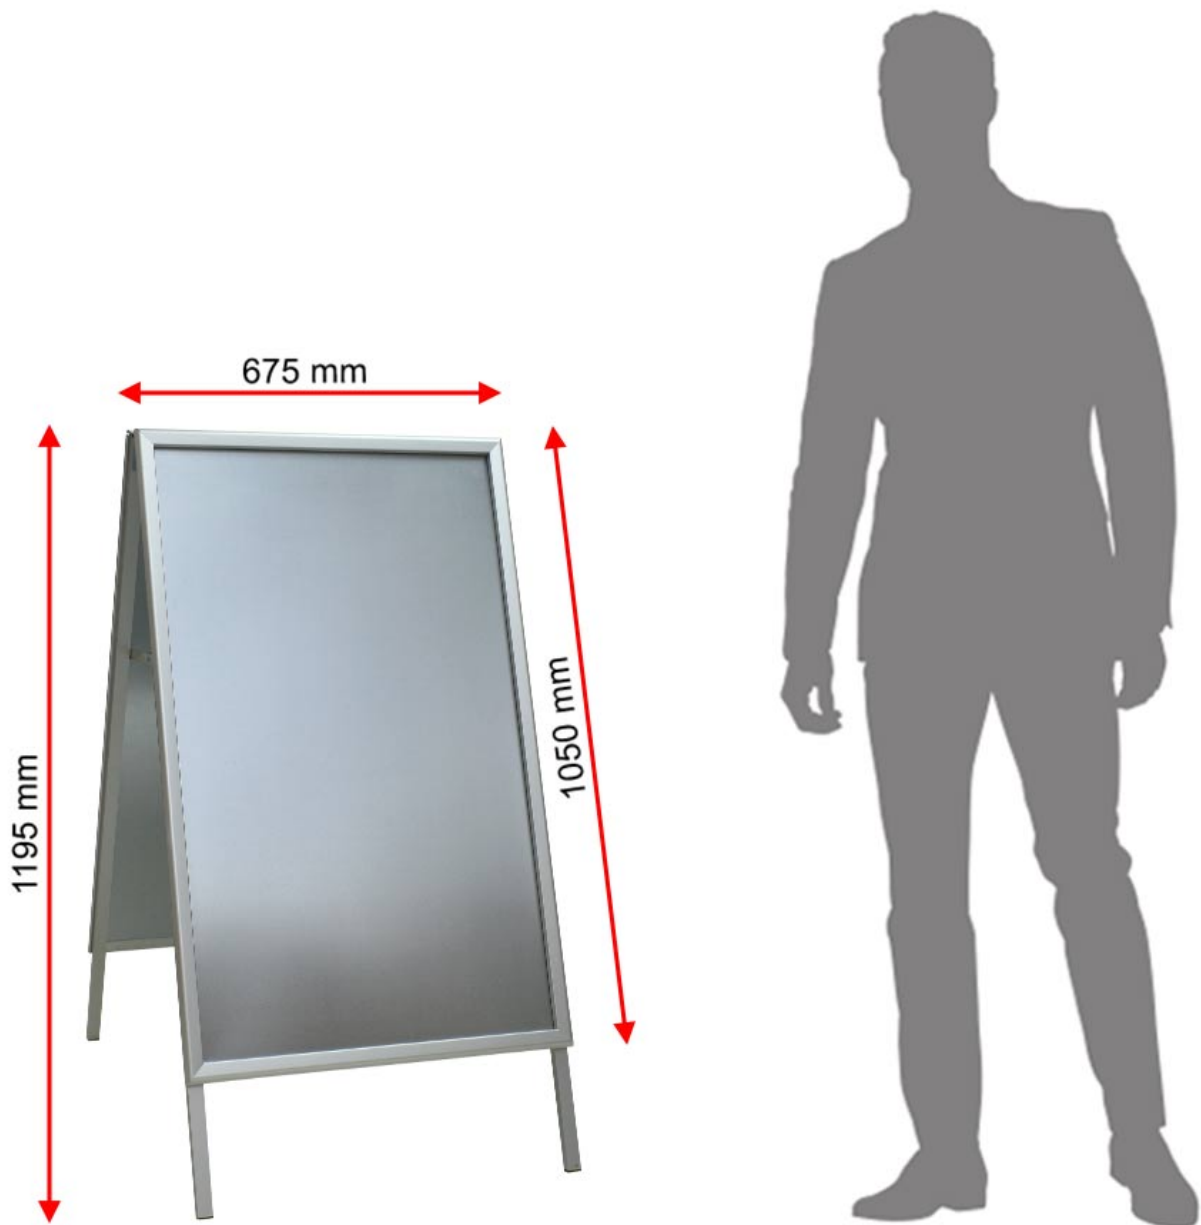

Description

Double Royal size A-board for rail operators

The new addition to our range of pavement signs is the Double Royal size A Board. Designed to create an impact in big spaces and be seen from afar or whilst on the move, this printing size has been used almost exclusively by underground and railway companies for the past 100 years but is now increasingly popular with entertainment venues and outdoor retail settings.