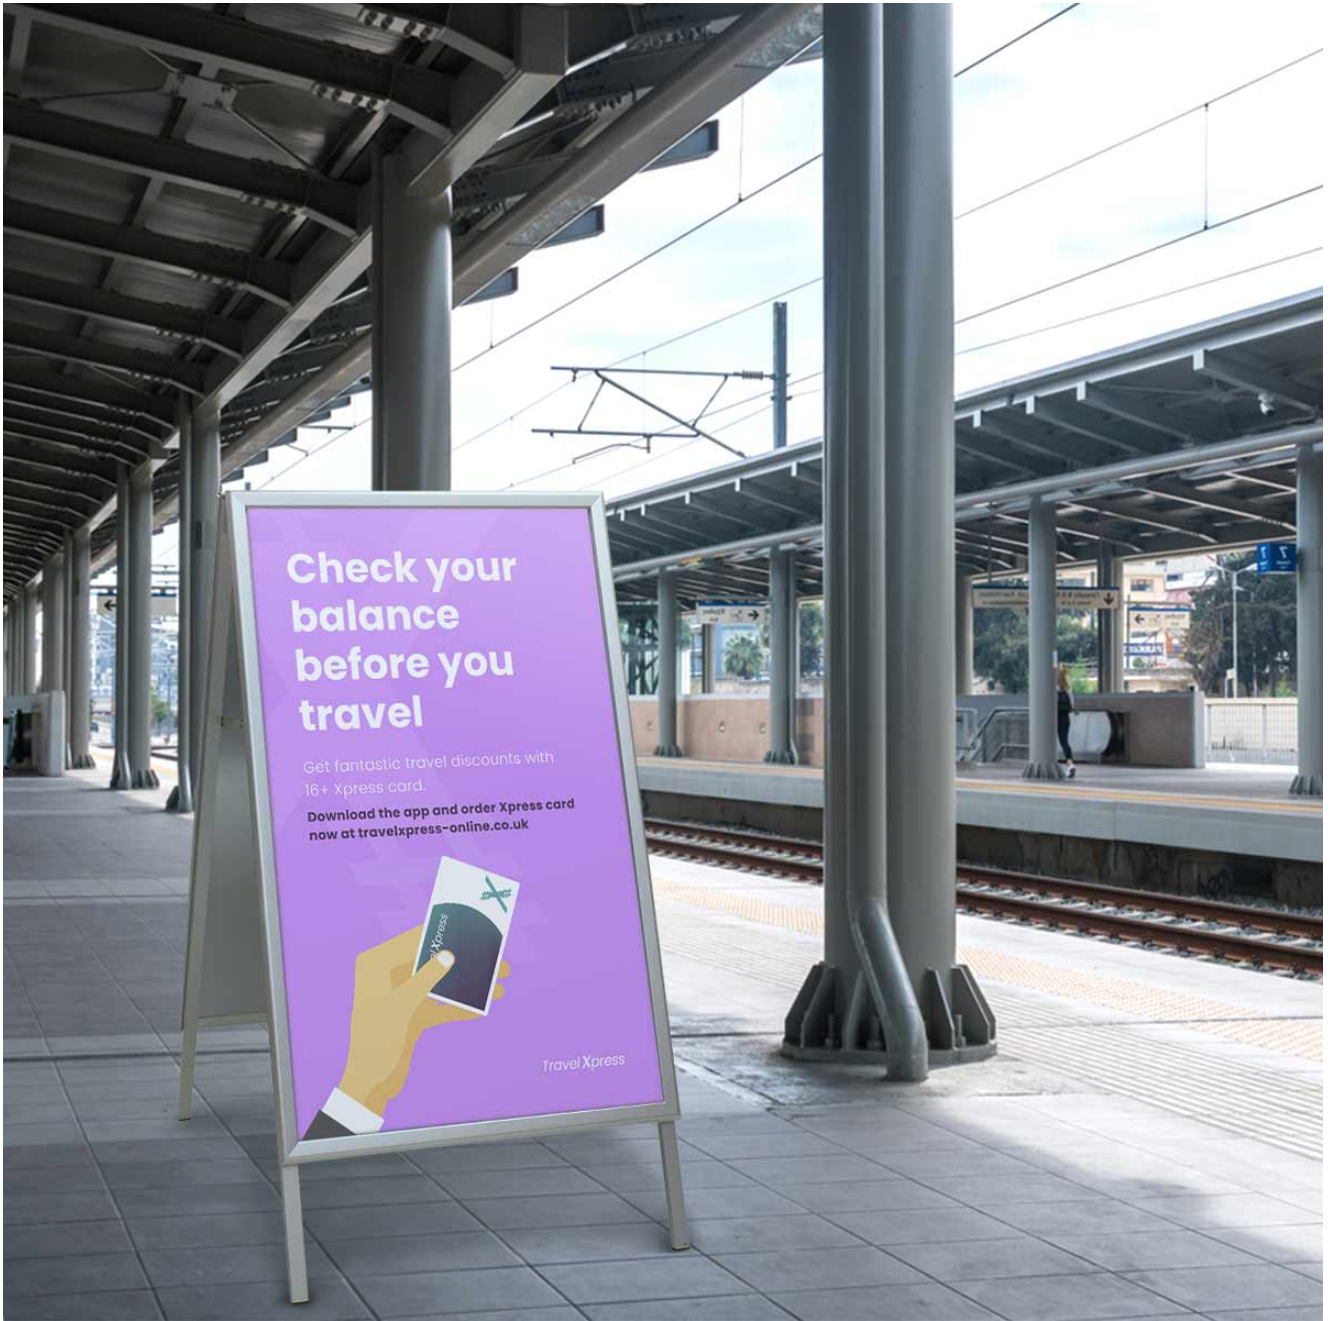

Check your balance before you travel

Get fantastic travel discounts with
16+ Xpress card.

Download the app and order Xpress card
now at travelxpress-online.co.uk

Travel Xpress