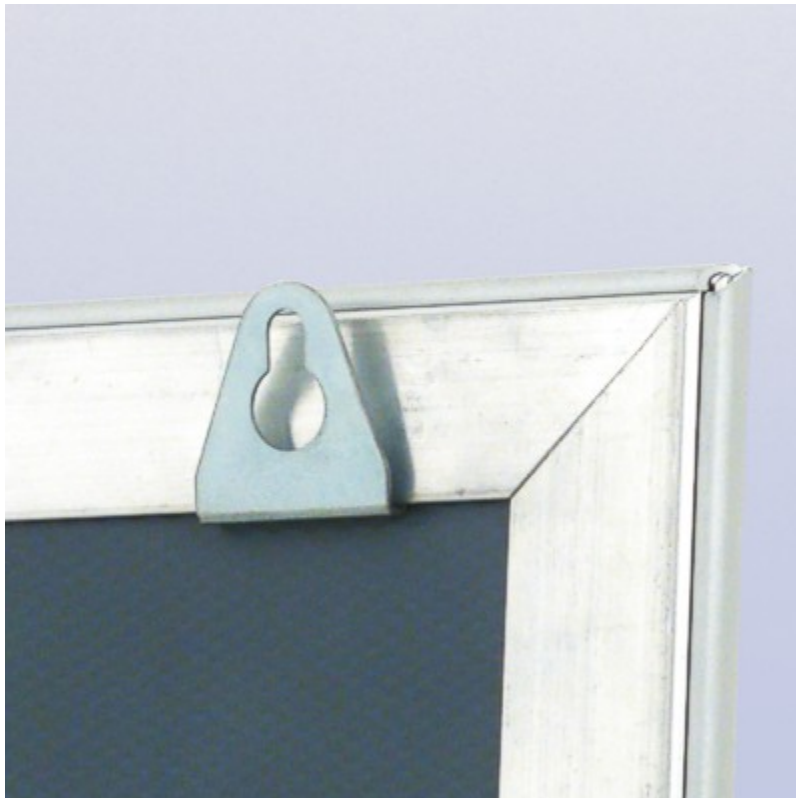

Special fittings for snap frames

Short Description

- Clips to suspend a snap frame.
- Clips to hang a snap frame.
- Slat wall fitting clips for snap frames.

Product Images

Description

Special snap frame fittings

For use when snap frames are to be suspended or mounted onto slatwall panels.

- **Suspension clips** are metal fixings which slot under the top profile (at the back of the frame). These clips allow snap frames to be hung on picture hooks, picture pins, nails or screw heads left protruding out of the wall. They also enable snap frames to be hung on wire hooks - see our [hanging wire kits](#). Suspension Clips are sold as a pair (to hang one snap frame).
- **Slatwall fixing clips** combine the above clip with a clear plastic fitting which slots into slat walls. These enable snap frames to be mounted easily onto slat wall panels. Slatwall Clips are sold as a pair (to mount one snap frame).