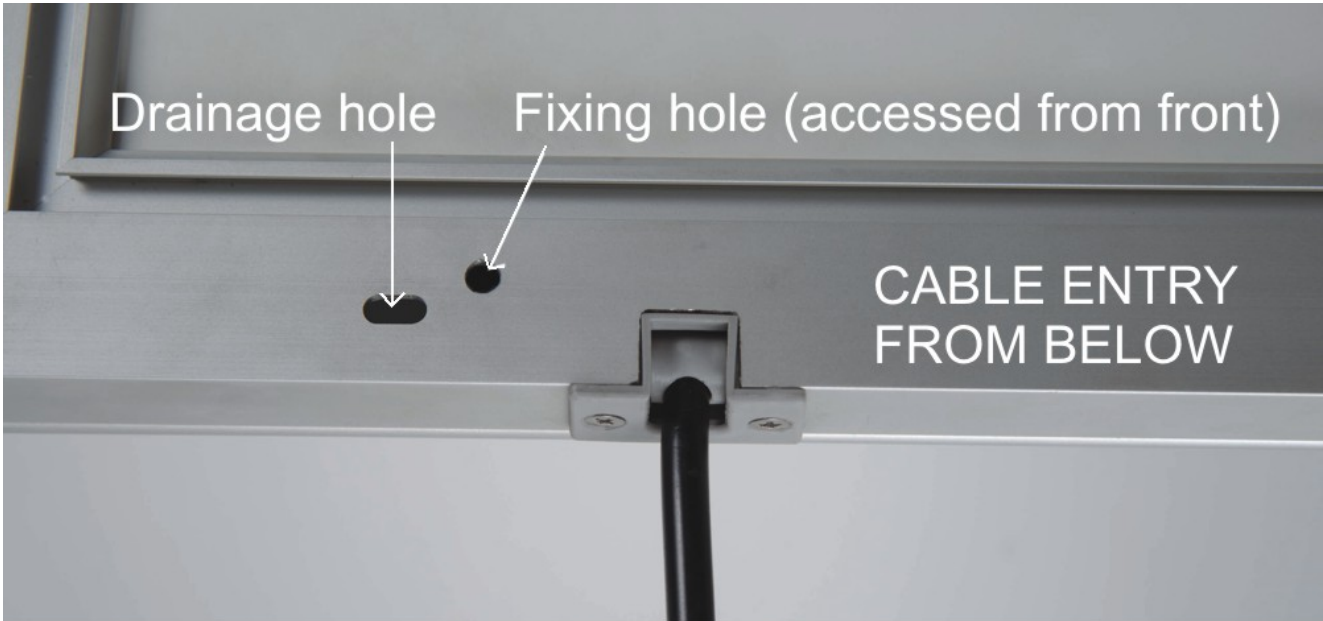

Rear view showing swivel cable entry