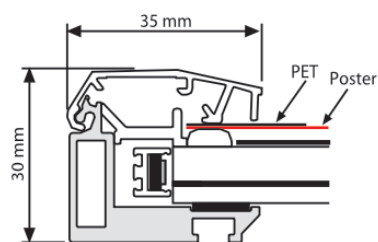

### Product Images

Rear view showing swivel cable entry

### Specification of these exterior grade light boxes.

- Frame width is 35mm with silver anodised finish. The frame is designed like a regular snap frame to allow front access for posters. All models are lockable by means of an allen key type lock on one of the four profiles. The other 3 sides cannot be opened until the locking profile has been released.
- Front to back thickness is 30mm offering a slim and sleek appearance.
- Power supply is rate IP67 (technical standard of waterproofing). The cable entry to the base of the lightbox can be from below (i.e. up the wall) or from the rear (i.e. through the wall). See illustration below which shows the swivel cable entry feature.
- The light output is in the range 1900 to 2300 lux for all Waterproof Smart LEDbox units – bright enough to be eye-catching in dull interior lighting and at striking after dark and at night.
- The stated sizes are the poster size. The external frame size is larger (6mm larger than poster); the visible copy area is slightly smaller (9mm smaller than poster size).

*Swivel cable entry allows connection from the rear or from below the lightbox*

More Information

**Dimensions of the available sizes are as follows:**

Dimensions are stated as Width x Height when the frame is presented in a portrait orientation.

	<b>Product Code</b>	<b>Poster Size</b>	<b>Copy Size</b>	<b>External Size</b>	<b>Lighting</b>
Product Dimensions	SM.LED.A2W K	420 x 594mm	411 x 585mm	481 x 655mm	1800 - 2100 LUX
	SM.LED.A1W K	594 x 841mm	585 x 832mm	655 x 902mm	1600 - 1900 LUX
	SM.LED.30.4 oWK	762 x 1016mm	753 x 1007mm	823 x 1077mm	1400 - 1700 LUX
	SM.LED.Ao WK	841 x 1189mm	832 x 1180mm	902 x 1250mm	1000 - 1200 LUX