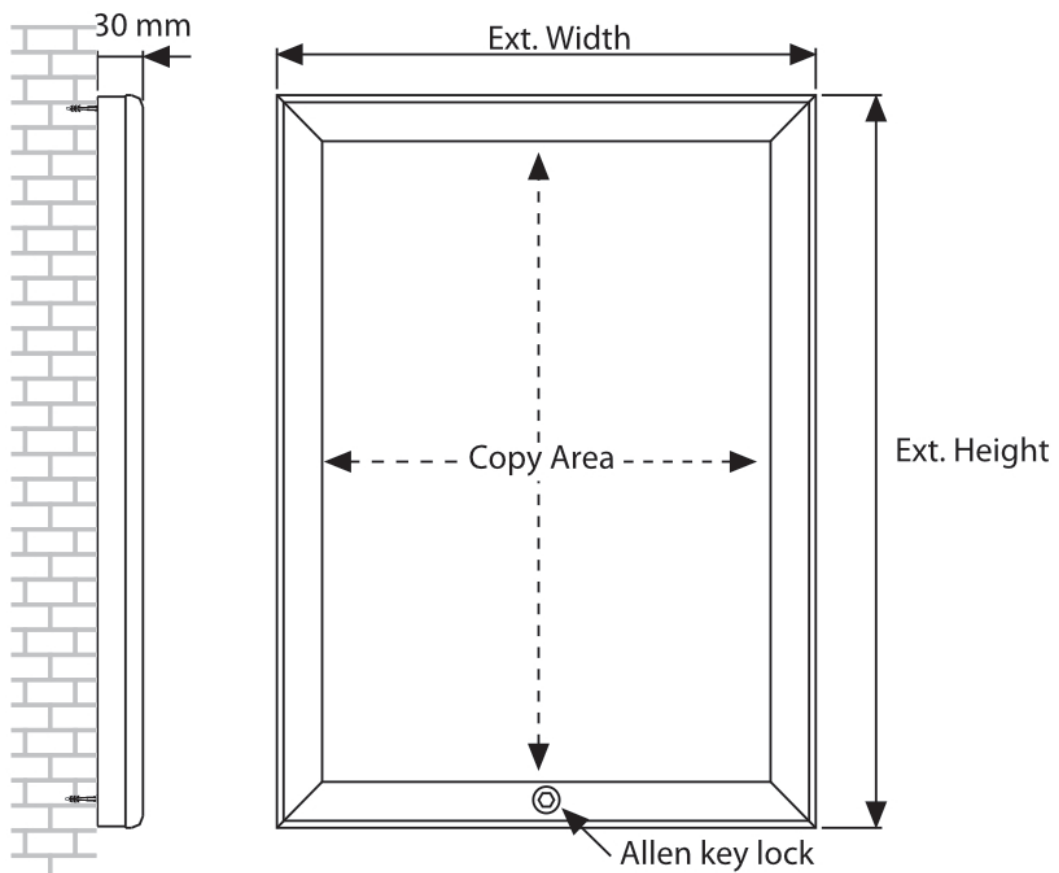

### Product Images

Rear view showing swivel cable entry

### Specification of these exterior grade light boxes.

- Frame width is 35mm with silver anodised finish. The frame is designed like a regular snap frame to allow front access for posters. All models are lockable by means of an allen key type lock on one of the four profiles. The other 3 sides cannot be opened until the locking profile has been released.
- Front to back thickness is 30mm offering a slim and sleek appearance.
- Power supply is rate IP67 (technical standard of waterproofing). The cable entry to the base of the lightbox can be from below (i.e. up the wall) or from the rear (i.e. through the wall). See illustration below which shows the swivel cable entry feature.
- The light output is in the range 1900 to 2300 lux for all Waterproof Smart LEDbox units – bright enough to be eye-catching in dull interior lighting and at striking after dark and at night.
- The stated sizes are the poster size. The external frame size is larger (6mm larger than poster); the visible copy area is slightly smaller (9mm smaller than poster size).

*Swivel cable entry allows connection from the rear or from below the lightbox*

More Information

**Dimensions of the available sizes are as follows:**

Dimensions are stated as Width x Height when the frame is presented in a portrait orientation.

	<b>Product Code</b>	<b>Poster Size</b>	<b>Copy Size</b>	<b>External Size</b>	<b>Lighting</b>
Product Dimensions	SM.LED.A2W K	420 x 594mm	411 x 585mm	481 x 655mm	1800 - 2100 LUX
	SM.LED.A1W K	594 x 841mm	585 x 832mm	655 x 902mm	1600 - 1900 LUX
	SM.LED.30.4 oWK	762 x 1016mm	753 x 1007mm	823 x 1077mm	1400 - 1700 LUX
	SM.LED.Ao WK	841 x 1189mm	832 x 1180mm	902 x 1250mm	1000 - 1200 LUX