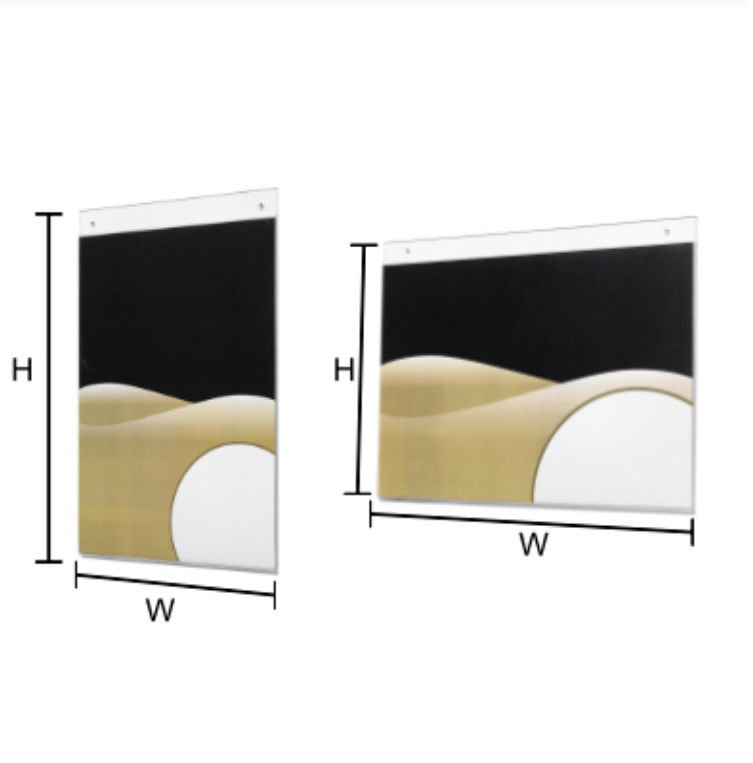

More Information

Frameless frames

Frameless frames are a great choice for keeping staff information notices clean and tidy. Use in your staff rooms, toilets, kitchens and other facilities areas. Easy to use and great value!

Product Code	Product Name	Product Dimensions (mm)	Paper Size (mm)
PHW.A5	A5 Portrait Wall Sign Holder	150 x 238 x 7 (WxHxD)	148 x 120
PHW.A4	A4 Portrait Wall Sign Holder	212 x 322 x 6 (WxHxD)	210 x 297
PHW.A4L	A4 Landscape Wall Sign Holder	300 x 235 x 7 (WxHxD)	297 x 210
PHW.A3	A3 Portrait Wall Sign Holder	300 x 445 x 5 (WxHxD)	297 x 420
PHW.A3L	A3 Landscape Wall Sign Holder	420 x 330 x 7 (WxHxD)	420 x 297

Product Dimensions