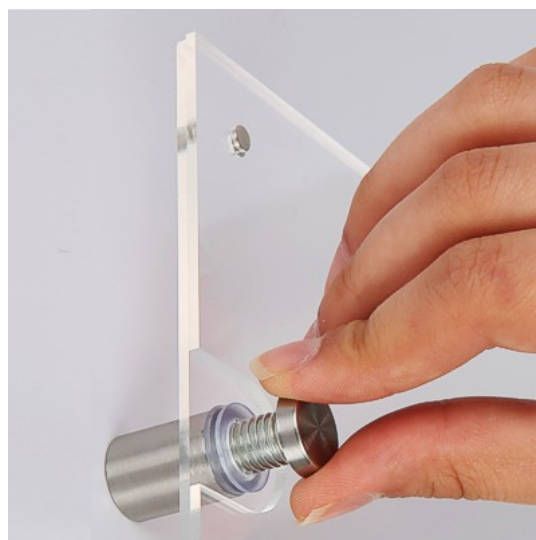

Acrylic Picture frame Stand-off wall mounted

Short Description

- Contemporary acrylic picture frame
- Stand-off-the-wall picture mounts and certificate frames
- Wall-mounted certificate frame A4, A3 and A2 for the art gallery effect

Product Images

Description

Acrylic picture frame

Made with quality high acrylic, these acrylic picture frames give that off-the-wall high-end look to restaurants, lift corridors and meeting rooms. When used in multiples, these wall-mounted stand-off acrylic frames give an art gallery feel with the print floating off the wall. The acrylic also lends a high-gloss finish to your print or notice.

- High-quality acrylic picture frame perfect for displaying prints, artwork and certificates
- 4 stand-off silver metal wall fixings with screw fittings included.
- Acrylic sign holders wall mount using a magnetic stay-closed system usually only found on higher priced versions.
- No need to unscrew the fixings to change your posters.
- All sizes to suit Portrait pictures only.
- A4, A3 and A2 acrylic picture frame size options.
- All fixings are included along with fitting instructions.