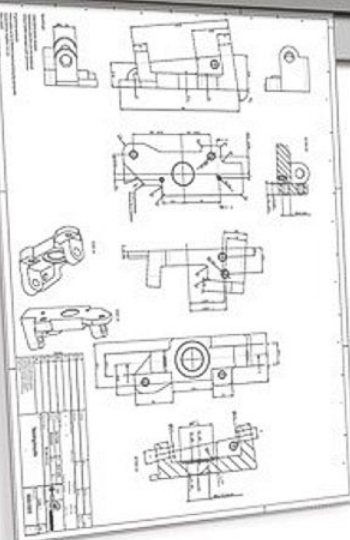

COMPOST

ALL food
fruits, vegetables,
bread, meat, fish,
dairy

**Bon Appetit
To-Go**
containers, plates,
utensils, napkins,
cups, straws,
Pepsi cups

Coffee/Tea
tea bags, coffee
grounds & filters,
coffee cup sleeves,
wooden stir sticks

Pizza Boxes

Old Flowers

Paper Towels

Quick hints:

#1
Please compost any-
thing that was once
alive, or was made of
living materials.

#2
Please no plastic, metal,
or glass in the compost.

#3
Look for these labels
on the bottom of your
container:

"Nature Works"

SPECIFIC TO CAMPUS OFFICES

Wakeup to All my Fans!!

This pass year has been filled with some amazing experiences from American Idol, to releasing my album "Just like You", to just getting off the CalamNation tour with no harm... Ashton Lambert!! I had so much fun being on the road with him and my band... it was unforgettable!

I just wanted to be sure to thank you All for your love and support, and I appreciate all that you have done for me. I am super excited for the next chapter of my career and can't wait to share it with you All!!

Check out my Facebook page...
(www.facebook.com/allisonlambert)

for more exciting news... coming soon!

To Be Continued...

Love,
Allison Lambert