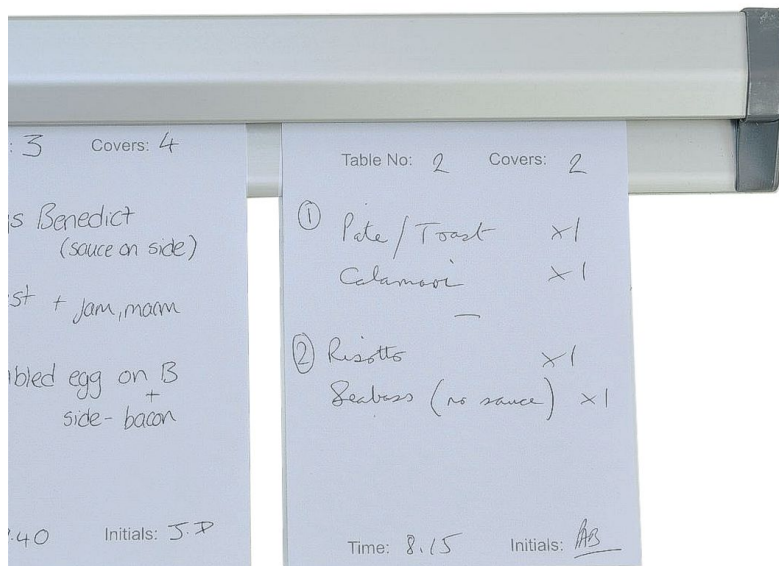

Note grabber paper display gripper rail

Short Description

- Multi-use paper display gripper rail: Kitchen tab grabber, wall artwork holders - in four widths.
- Concealed fixings - can be screwed to a wall or stick permanently with supplied adhesive strips
- Easy clean aluminium note grabber, reliable grab/release function with inbuilt plastic roller-grips
- Poster rail hanging system for school classrooms to display students work, meeting rooms, offices etc.

Product Images