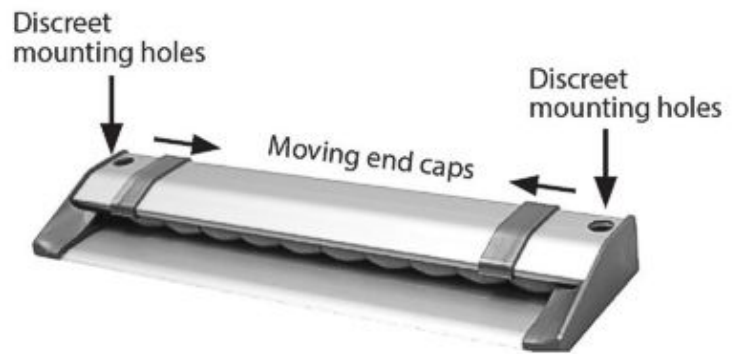

Wall info rail main features

- Quick and easy to insert documents, pictures or table orders.
- Use next to the office door or desk as a note or message holder.
- Display charts, drawings and plans in the conference room.
- Holds artwork, maps or printouts in the classroom.
- Wipe clean aluminium design. Durable and reliable performance.
- Screw holes are hidden behind slide-along end caps - or simply stick to the wall.
- All sizes of Fast Note are self-stick as they come with strong adhesive tape pre-applied to rear - simply peel off the protective film and press the rail firmly to the wall (or other suitable surface).
- Suitable for use of Posters/paper thickness minimum 0.1mm - maximum 0.8mm thick.

Individual pieces of paper can be inserted or removed as required making this a quick and convenient wall display document holder or ticket holder. Well made and practical, the aluminium rail incorporates and conceals mini rollers which instantly grip any sheets you insert. To remove simply lift up and away - this action releases the grip of the individual rollers holding that particular sheet, while adjacent sheets remain secured in place.

As well as holding paper and thin card the document grip rail will hold laminated maps, architectural plans, large engineering drawings etc.

Product Code	Product Name	External(X)	Maximum Poster Width
FN.30	310 mm Fast Note Ticket Holder	335 mm	310 mm
FN.50	500 mm Fast Note Ticket Holder	525 mm	500 mm
FN.100	1000 mm Fast Note Ticket Holder	1025 mm	1000 mm
FN.150	1500mm Fast Note Ticket Holder	1525 mm	1500 mm

Product Dimensions

TWO-WAY FIXING

FRONT VIEW

REAR VIEW

Assembly and Installation

To fix the document grip rail to the wall you can either screw or stick. Screws and wall plugs are provided - you will need a handyman with a drill to screw to a plastered wall. A particular advantage of our design is that the screw holes are completely covered and the screw heads are invisible - thanks to the slide along screw covers.