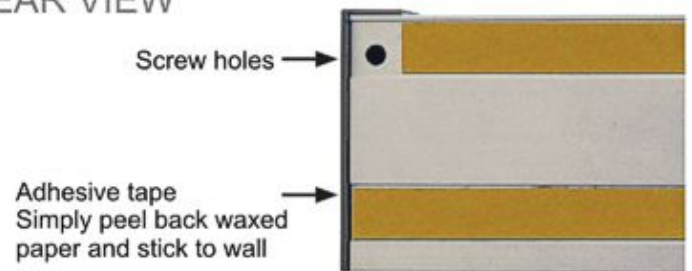

Product Dimensions

TWO-WAY FIXING

FRONT VIEW

REAR VIEW

Assembly and Installation

To fix the document grip rail to the wall you can either screw or stick. Screws and wall plugs are provided - you will need a handyman with a drill to screw to a plastered wall. A particular advantage of our design is that the screw holes are completely covered and the screw heads are invisible - thanks to the slide along screw covers.