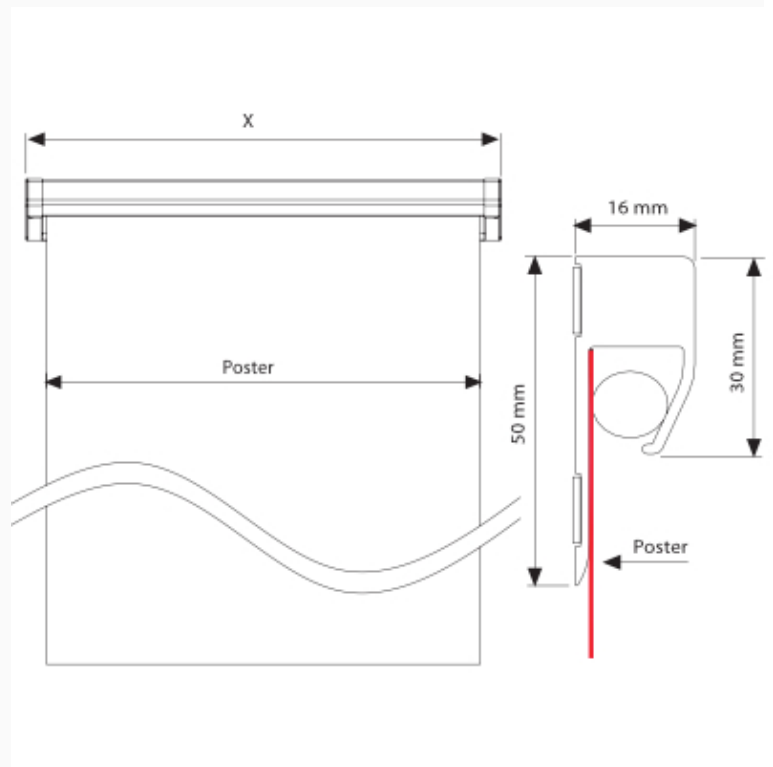

Product Code	Product Name	External(X)	Maximum Poster Width
FN.30	310 mm Fast Note Ticket Holder	335 mm	310 mm
FN.50	500 mm Fast Note Ticket Holder	525 mm	500 mm
FN.100	1000 mm Fast Note Ticket Holder	1025 mm	1000 mm
FN.150	1500mm Fast Note Ticket Holder	1525 mm	1500 mm

Product Dimensions