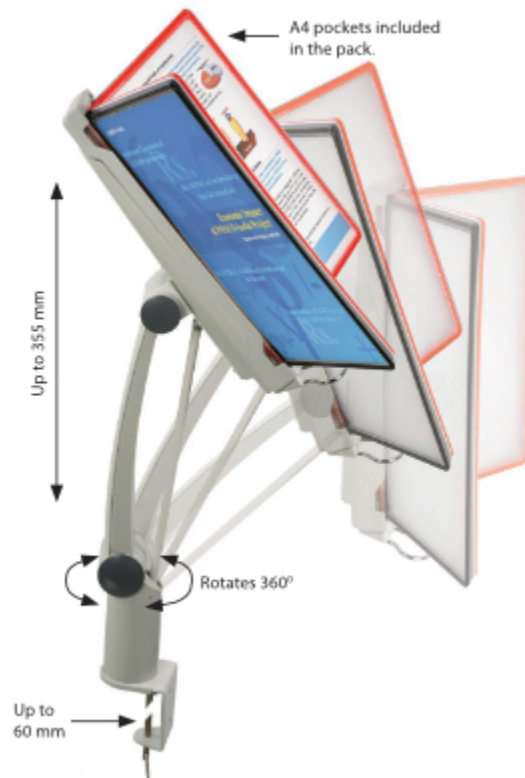

Clamp on adjustable desk display

Short Description

- 10 pocket clamp-on pivot flip display - A4

Product Images

Description

Desk mounted poster flip display with edge clamp

Fully adjustable desk display with pivot pockets secures to the edge of a table or work bench with a secure and elegant metal clamp.

The flip browser arm can then be pulled out or retracted at will to display the ten A4 size pockets conveniently - a real space saver for up to 20 pages of information.

- The well balanced arm positions the pivoting poster display at the perfect reading angle - then simply push it away or revolve it to display to the person opposite.
- Multi colour frames for easy identification of important information, each equipped with clear plastic cover sleeve to take two sheets of paper back to back.
- Simple assembly instructions are included.
- Clamp-on adjustable stand will attach to most desk tops and work stations provided there is an overhang to allow room for the clamping mechanism.

Additional Information

Product Code	Product Name	External Height(X)	Poster Size
FB.10/TC	10 x A4 Flip browser + Table Clamp	625 mm	(A4) 210 x 297 mm

Product Dimensions

Delivery and Returns

- We offer a choice of delivery options tailored to the goods selected and your location, calculated for you automatically in the Checkout. When feasible, you will be offered options for Free, Economy or Next Day delivery.
- Any product returned by the purchaser must be unused and in its original packaging, which should be unmarked. If goods are received damaged or faulty we will take care of the problem.
- For detailed information about Delivery charges or Returns and refund policies, please click on the links below.