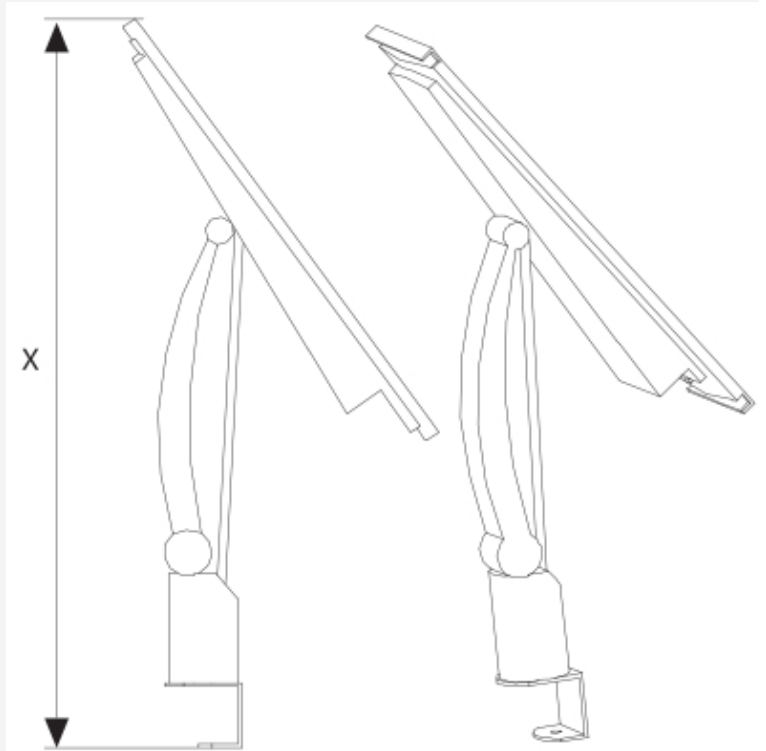

Clamp on adjustable desk display

Short Description

- 10 pocket clamp-on pivot flip display - A4

Product Images

Description

Desk mounted poster flip display with edge clamp

Fully adjustable desk display with pivot pockets secures to the edge of a table or work bench with a secure and elegant metal clamp.

The flip browser arm can then be pulled out or retracted at will to display the ten A4 size pockets conveniently - a real space saver for up to 20 pages of information.

- The well balanced arm positions the pivoting poster display at the perfect reading angle - then simply push it away or revolve it to display to the person opposite.
- Multi colour frames for easy identification of important information, each equipped with clear plastic cover sleeve to take two sheets of paper back to back.
- Simple assembly instructions are included.
- Clamp-on adjustable stand will attach to most desk tops and work stations provided there is an overhang to allow room for the clamping mechanism.

Additional Information

Product Code	Product Name	External Height(X)	Poster Size
FB.10/TC	10 x A4 Flip browser + Table Clamp	625 mm	(A4) 210 x 297 mm

Product Dimensions

Delivery and Returns

- We offer a choice of delivery options tailored to the goods selected and your location, calculated for you automatically in the Checkout. When feasible, you will be offered options for Free, Economy or Next Day delivery.
- Any product returned by the purchaser must be unused and in its original packaging, which should be unmarked. If goods are received damaged or faulty we will take care of the problem.
- For detailed information about Delivery charges or Returns and refund policies, please click on the links below.