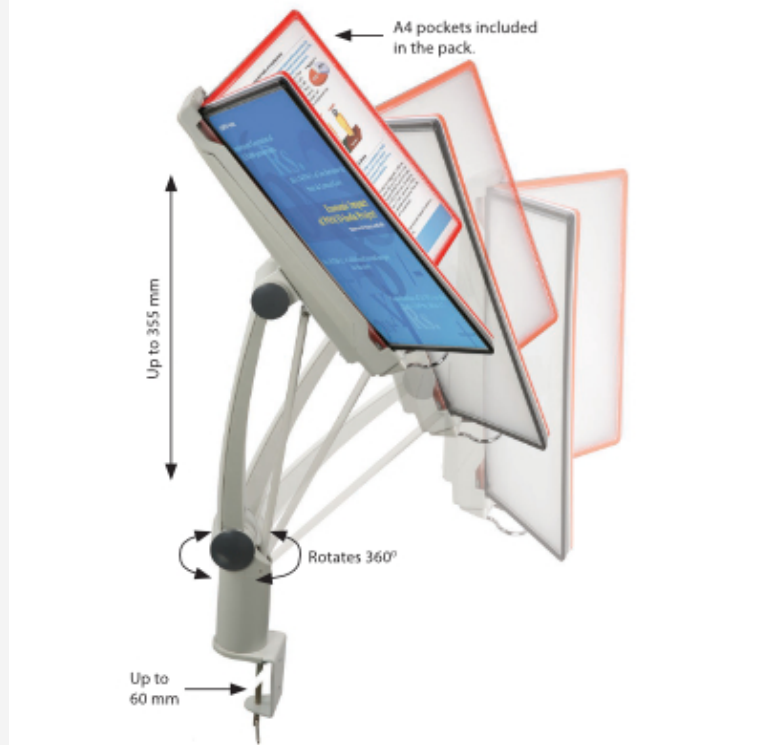

Clamp on adjustable desk display

Short Description

- 10 pocket clamp-on pivot flip display - A4

Product Images

Description

Desk mounted poster flip display with edge clamp

Fully adjustable desk display with pivot pockets secures to the edge of a table or work bench with a secure and elegant metal clamp.

The flip browser arm can then be pulled out or retracted at will to display the ten A4 size pockets conveniently - a real space saver for up to 20 pages of information.

- The well balanced arm positions the pivoting poster display at the perfect reading angle - then simply push it away or revolve it to display to the person opposite.
- Multi colour frames for easy identification of important information, each equipped with clear plastic cover sleeve to take two sheets of paper back to back.
- Simple assembly instructions are included.
- Clamp-on adjustable stand will attach to most desk tops and work stations provided there is an overhang to allow room for the clamping mechanism.

Additional Information

Product Code	Product Name	External Height(X)	Poster Size
FB.10/TC	10 x A4 Flip browser + Table Clamp	625 mm	(A4) 210 x 297 mm

Product Dimensions

Delivery and Returns

- We offer a choice of delivery options tailored to the goods selected and your location, calculated for you automatically in the Checkout. When feasible, you will be offered options for Free, Economy or Next Day delivery.
- Any product returned by the purchaser must be unused and in its original packaging, which should be unmarked. If goods are received damaged or faulty we will take care of the problem.
- For detailed information about Delivery charges or Returns and refund policies, please click on the links below.