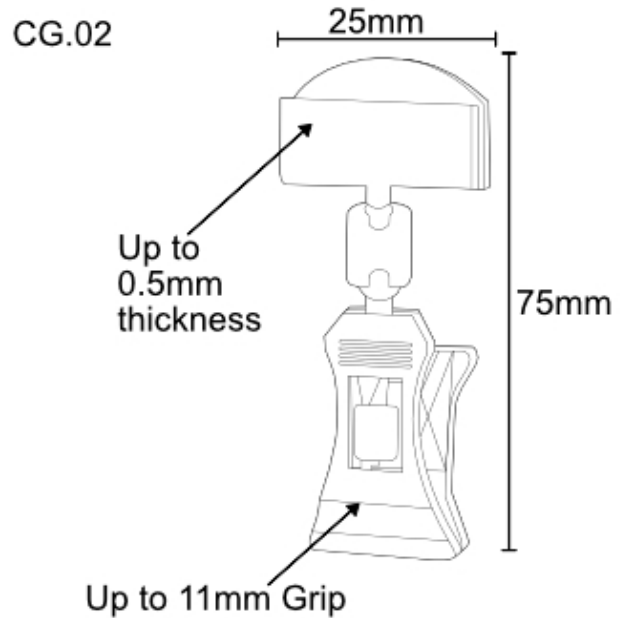

Clip-on card holder for attaching small cards and price tickets to dishes, vases, boxes. Clear plastic price display clip

- Spring cardholders can be removed and reused with ease.
- Clip-on sign holders also attach to many other containers such as vases and acrylic merchandising stands.
- Also known as Combo spring clips or Swivo sign holders they are useful for many POS and price ticket display applications
- The optimum card thickness is around 500 micron (0.5mm). This POP Clip can be used in conjunction with our [A7 reusable Chalk Cards](#) and [Securit chalk pens](#).

### Product Dimensions