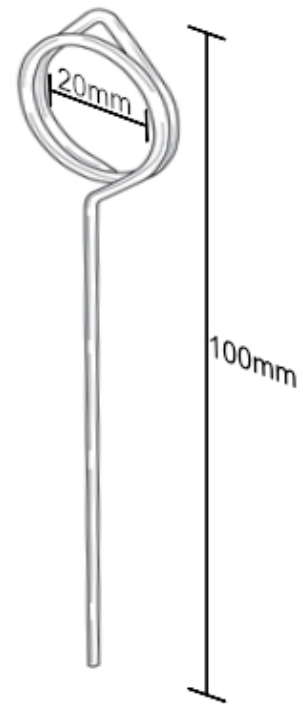

Price ticket holders to stick in

Short Description

- Pin style ticket holders - food grade provision pin
- Spike style card holders for food price displays

Product Images

Description

Pin & Spike style ticket holders - food grade

Price ticket holders which can be stuck into displays are useful in food counters and other shop displays.

Butchers pins are made from food-grade stainless steel. These stiff wire pins can be stuck in meat or cheese as they can be sterilised for reuse. The spring loop at the top will grip a plastic price card - for example, made from 500-micron plastic. The ticket will typically be the size of a credit card or up to double that size.

The plastic spike card clip has an adjustable angle head into which a plastic or card price ticket can be inserted as a push fit. As well as some food applications these stick-in price ticket holders can be used for pricing wool or perhaps stuck into Oasis in floristry displays.

Additional Information

Dimensions of the CG.PIN food grade stainless steel provision pin as follows:

Product Dimensions

Dimensions of the CG.SPIKE :

Delivery and Returns

- We offer a choice of delivery options tailored to the goods selected and your location, calculated for you automatically in the Checkout. When feasible, you will be offered options for Free, Economy or Next Day delivery.
- Any product returned by the purchaser must be unused and in its original packaging, which should be unmarked. If goods are received damaged or faulty we will take care of the problem.
- For detailed information about Delivery charges or Returns and refund policies, please click on the links below.