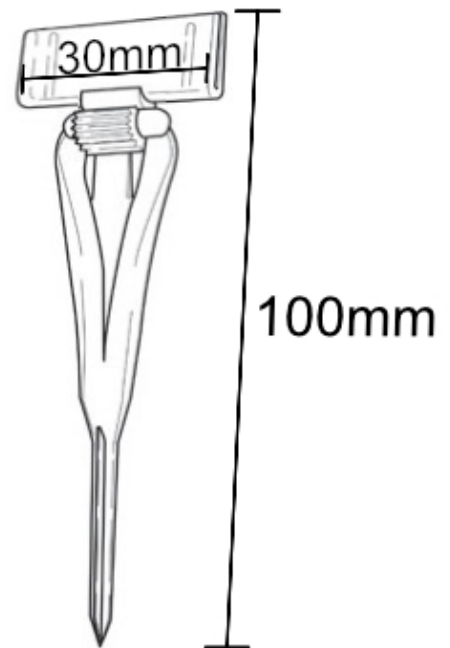

Price ticket holders which can be stuck into displays are useful in food counters and other shop displays.

Butchers pins are made from food-grade stainless steel. These stiff wire pins can be stuck in meat or cheese as they can be sterilised for reuse. The spring loop at the top will grip a plastic price card - for example, made from 500-micron plastic. The ticket will typically be the size of a credit card or up to double that size.

The plastic spike card clip has an adjustable angle head into which a plastic or card price ticket can be inserted as a push fit. As well as some food applications these stick-in price ticket holders can be used for pricing wool or perhaps stuck into Oasis in floristry displays.

Both these stick in price ticket holders can be used with our 74x105mm (A7 size) plastic [chalk cards](#) using smudge-proof Posterman [waterproof chalk pens](#) (please click links to view and order these accessories).

Additional Information

Dimensions of the CG.PIN food grade stainless steel provision pin as follows:

Product Dimensions

Dimensions of the CG.SPIKE :

Delivery and Returns

- We offer a choice of delivery options tailored to the goods selected and your location, calculated for you automatically in the Checkout. When feasible, you will be offered options for Free, Economy or Next Day delivery.
- Any product returned by the purchaser must be unused and in its original packaging, which should be unmarked. If goods are received damaged or faulty we will take care of the problem.
- For detailed information about Delivery charges or Returns and refund policies, please click on the links below.