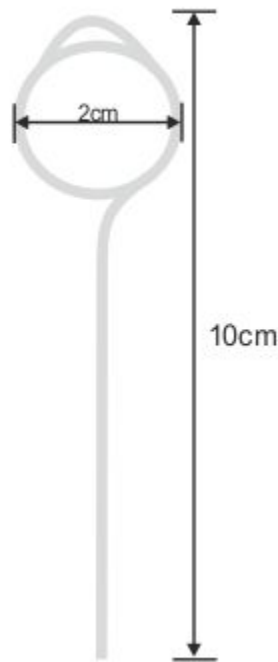

Price ticket holders to stick in

Short Description

- Pin style ticket holders - food grade provision pin
- Spike style card holders for food price displays

Product Images

Description

Pin & Spike style ticket holders - food grade

Price ticket holders which can be stuck into displays are useful in food counters and other shop displays.

Butchers pins are made from food-grade stainless steel. These stiff wire pins can be stuck in meat or cheese as they can be sterilised for reuse. The spring loop at the top will grip a plastic price card - for example, made from 500-micron plastic. The ticket will typically be the size of a credit card or up to double that size.

The plastic spike card clip has an adjustable angle head into which a plastic or card price ticket can be inserted as a push fit. As well as some food applications these stick-in price ticket holders can be used for pricing wool or perhaps stuck into Oasis in floristry displays.

Both these stick in price ticket holders can be used with our 74x105mm (A7 size) plastic [chalk cards](#) using smudge-proof Posterman [waterproof chalk pens](#) (please click links to view and order these accessories).