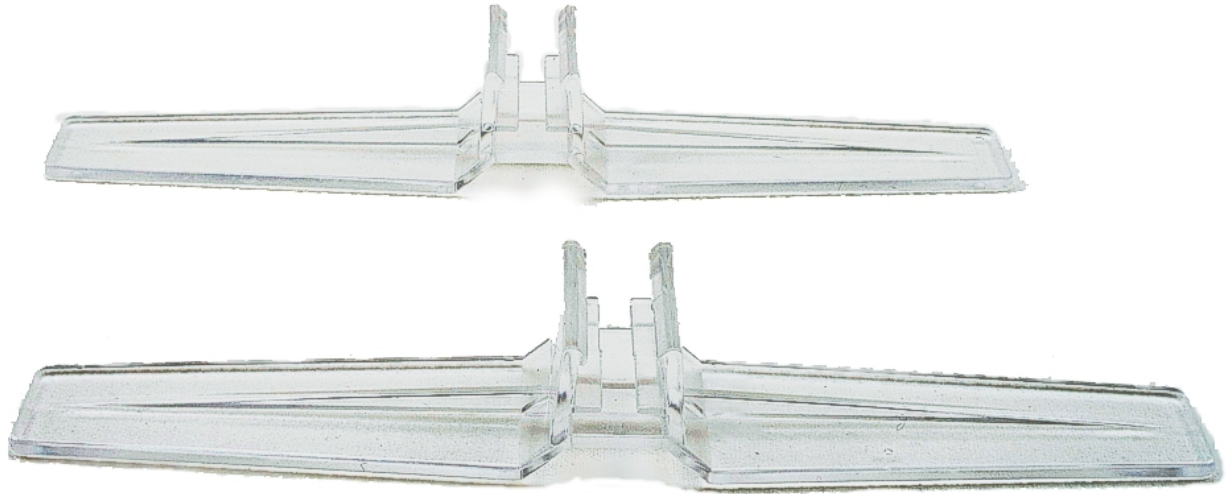

Upright frame support feet (pair)

Short Description

- Upright feet compatible with our plastic Slim frames (Coloured frames)
- Made of tough clear polycarbonate - the feet 'snap on' to the frame surround
- Snap on feet are only intended for this precise type of frame

Product Images

Description

Upright feet for Slim frames sizes A5, A4 and A3

Clear polycarbonate snap on feet which hold the frame upright. The upright slim frame can be used double sided on a table or countertop in either landscape or portrait. They are very robust and can be re-used many times.

- Frames fitted with these upright feet won't break if dropped on a hard floor!
- These robust legs can be fitted to suit portrait or landscape display.
- Upright feet enable the frame to be used double-sided.
- Snap on feet are priced and sold as a pair.
- Easy to use. Lightweight - intended for indoor use.